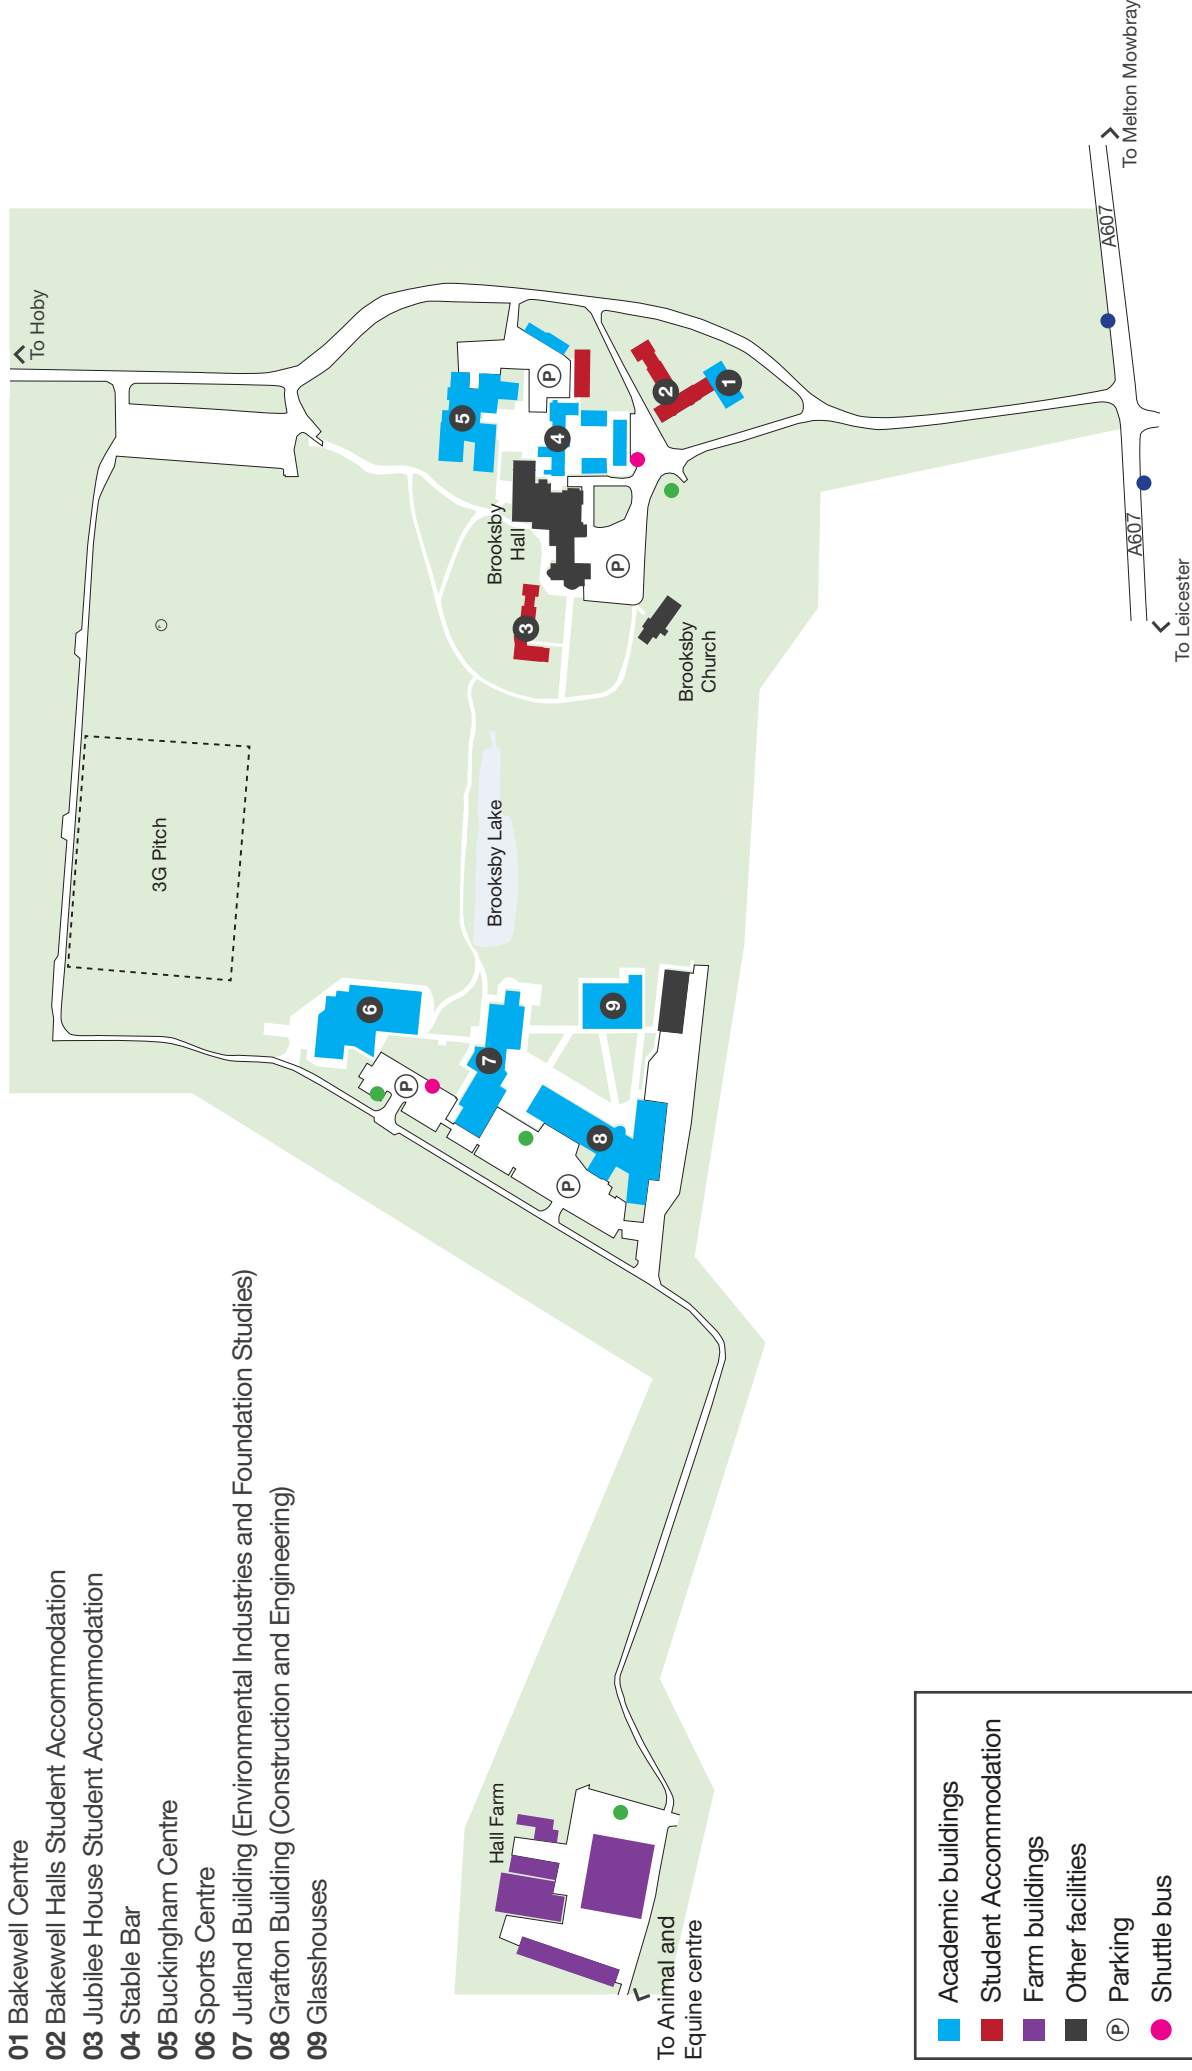

# BROOKSBY CAMPUS

- 01 Bakewell Centre
- 02 Bakewell Halls Student Accommodation
- 03 Jubilee House Student Accommodation
- 04 Stable Bar
- 05 Buckingham Centre
- 06 Sports Centre
- 07 Jutland Building (Environmental Industries and Foundation Studies)
- 08 Grafton Building (Construction and Engineering)
- 09 Glasshouses

<span style="color: blue;">■</span>	Academic buildings
<span style="color: red;">■</span>	Student Accommodation
<span style="color: purple;">■</span>	Farm buildings
<span style="color: black;">■</span>	Other facilities
<span style="border: 1px solid black; border-radius: 50%; padding: 2px;">P</span>	Parking
<span style="color: pink;">●</span>	Shuttle bus
<span style="color: blue;">●</span>	Public bus
<span style="color: green;">●</span>	Fire assembly point